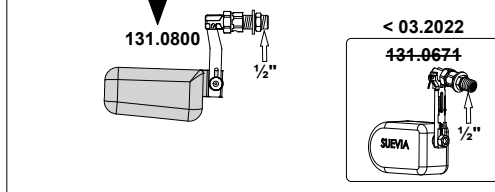

160.0030 Mod. WT30

* Multipack
102.0493-10

102.1490 1 1/4" (41 mm) (>03.2014)
132.0672 1" (33 mm) (<04.2014)

160.0031 Mod. WT30-N (bis 1 bar)

* Multipack
102.0493-10

102.1490 1 1/4" (41 mm) (>03.2014)
132.0672 1" (33 mm) (<04.2014)

160.0103 Mod. WT200

* Multipack
132.1413-5

160.0100, 160.0101, 160.0104, 160.0105 - WT400, WT600, WT1000, WT1500

400 l → 160.0104 - WT400
600 l → 160.0100 - WT600
1000 l → 160.0101 - WT1000
1500 l → 160.0105 - WT1500

* Multipack
132.1413-5