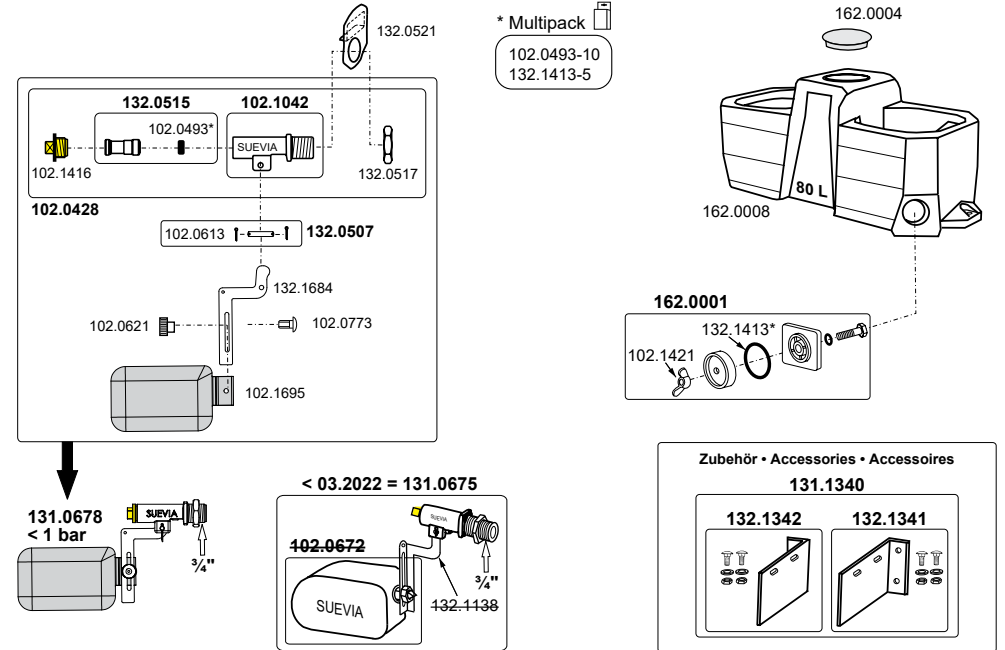

160.0106 Mod. WT80-N (bis 1 bar)