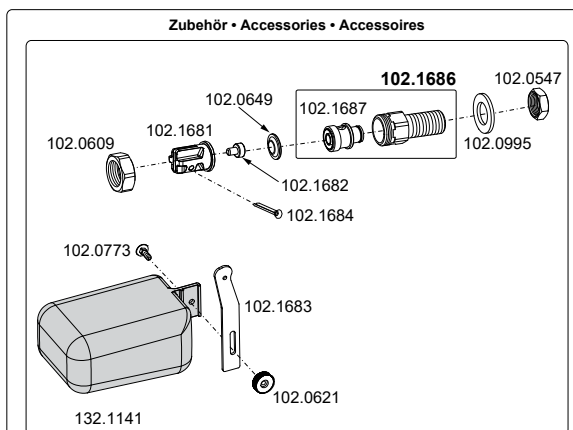

* Multipack
102.0493-10

102.1490 1 1/4" (41 mm) (>03.2014)
132.0672 1" (33 mm) (<04.2014)

160.0103 Mod. WT200

* Multipack
132.1413-5

160.0100, 160.0101, 160.0104, 160.0105 - WT400, WT600, WT1000, WT1500

400 l → 160.0104 - WT400
600 l → 160.0100 - WT600
1000 l → 160.0101 - WT1000
1500 l → 160.0105 - WT1500