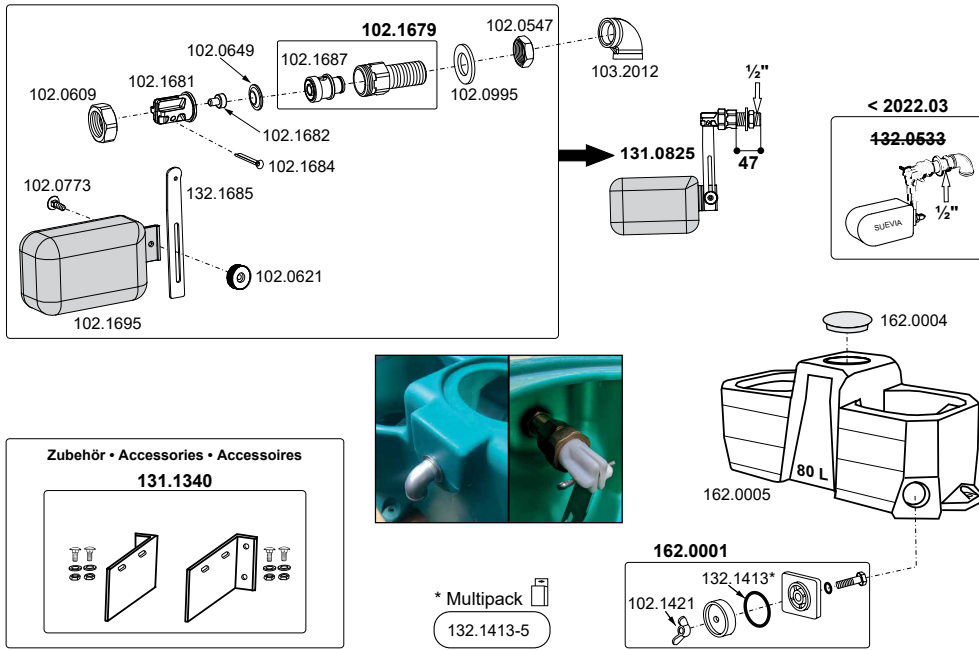

160.0102 Mod. WT80