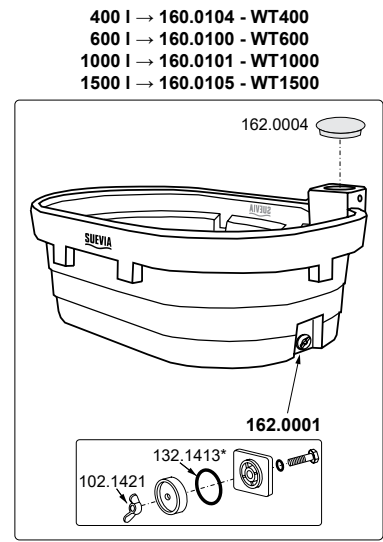

* Multipack
102.0493-10

102.1490 1 1/4" (41 mm) (>03.2014)
132.0672 1" (33 mm) (<04.2014)

160.0103 Mod. WT200

* Multipack
132.1413-5

160.0100, 160.0101, 160.0104, 160.0105 - WT400, WT600, WT1000, WT1500

400 l → 160.0104 - WT400
600 l → 160.0100 - WT600
1000 l → 160.0101 - WT1000
1500 l → 160.0105 - WT1500