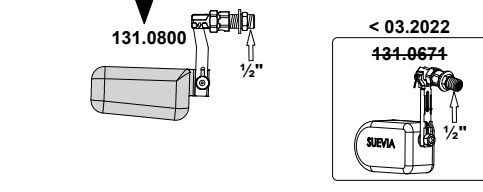

* Multipack
102.0493-10

102.1490 1 1/4" (41 mm) (>03.2014)
132.0672 1" (33 mm) (<04.2014)

160.0103 Mod. WT200

* Multipack
132.1413-5

160.0100, 160.0101, 160.0104, 160.0105 - WT400, WT600, WT1000, WT1500

400 l → 160.0104 - WT400
600 l → 160.0100 - WT600
1000 l → 160.0101 - WT1000
1500 l → 160.0105 - WT1500