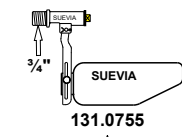

* Multipack
102.0493-10

102.1490 1 1/4" (41 mm) (>03.2014)
132.0672 1" (33 mm) (<04.2014)

160.0103 Mod. WT200

* Multipack
132.1413-5

160.0100, 160.0101, 160.0104, 160.0105 - WT400, WT600, WT1000, WT1500

400 l → 160.0104 - WT400
600 l → 160.0100 - WT600
1000 l → 160.0101 - WT1000
1500 l → 160.0105 - WT1500